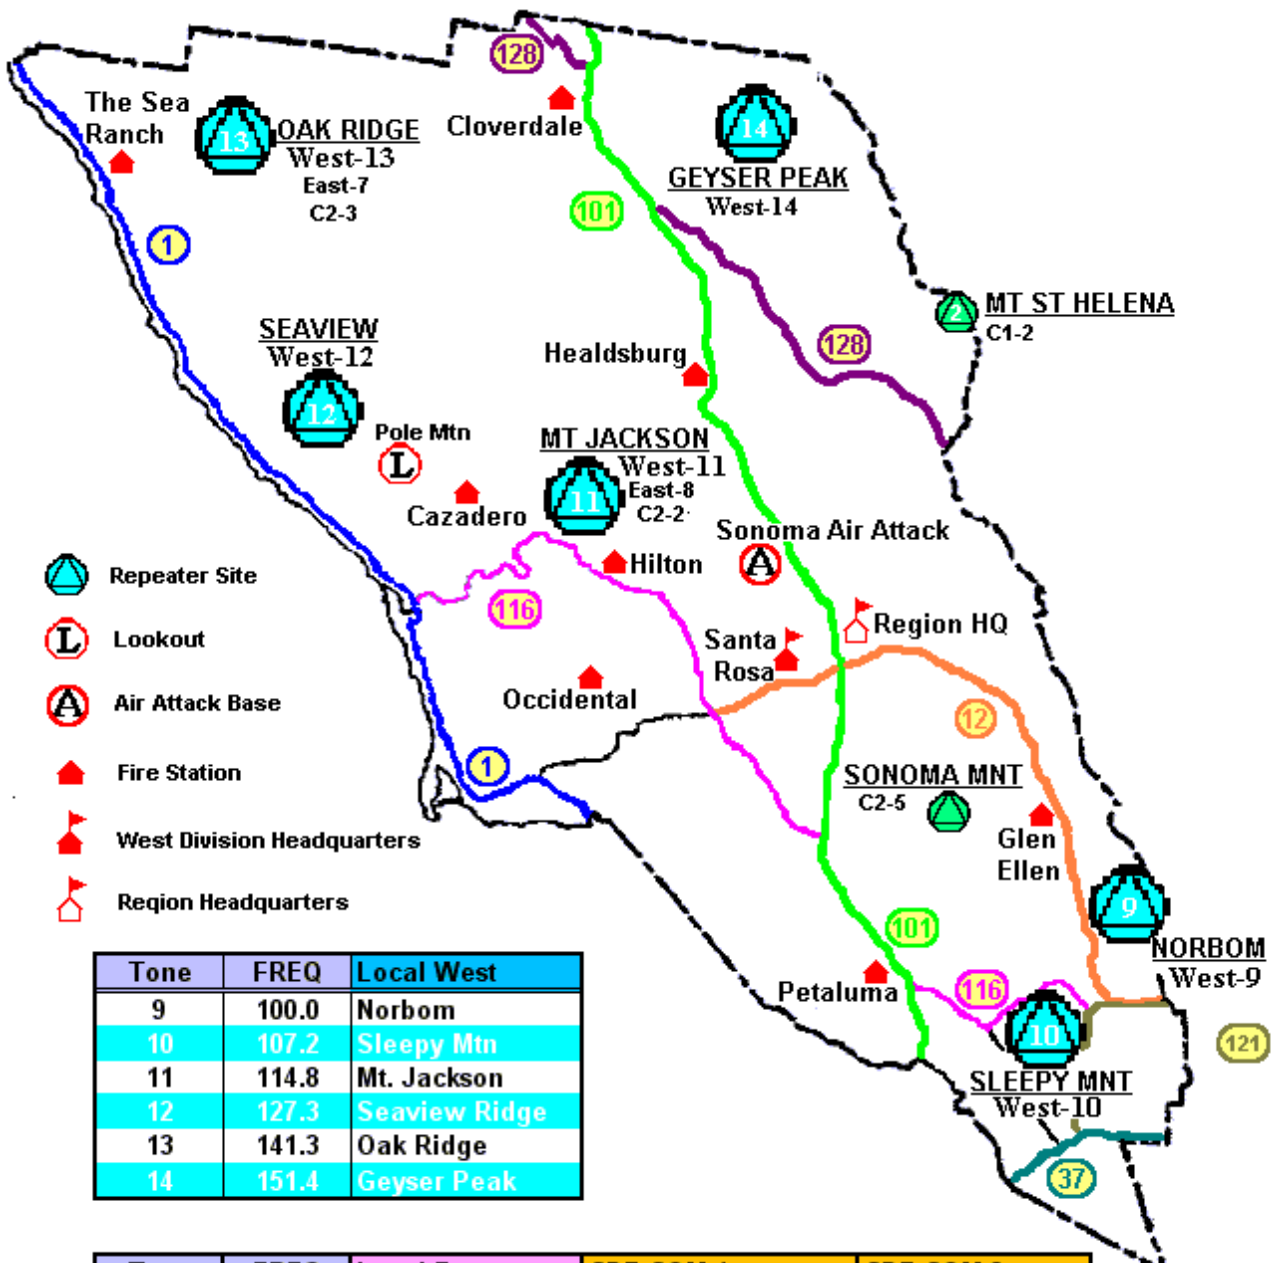

# Sonoma - Lake - Napa West Division

Modified by  
Joe Petersen  
Santa Rosa-CDF  
6/25/05

- Repeater Site
- Lookout
- Air Attack Base
- Fire Station
- West Division Headquarters
- Region Headquarters

Tone	FREQ	Local West
9	100.0	Norbom
10	107.2	Sleepy Mtn
11	114.8	Mt. Jackson
12	127.3	Seaview Ridge
13	141.3	Oak Ridge
14	151.4	Geyser Peak

Tone	FREQ	Local East	CDF COM 1	CDF COM 2
1	110.9		Mt. Diablo	Siegler
2	123.0		Mt. St Helena	Mt. Jackson
3	131.8			Oak Ridge/Vaca
4	136.5		Walker Ridge	Berryessa
5	146.2			Sonoma/Walker
6	156.7	Sonoma Mtn		
7	167.9	Oak Ridge		
8	103.5	Mt. Jackson		